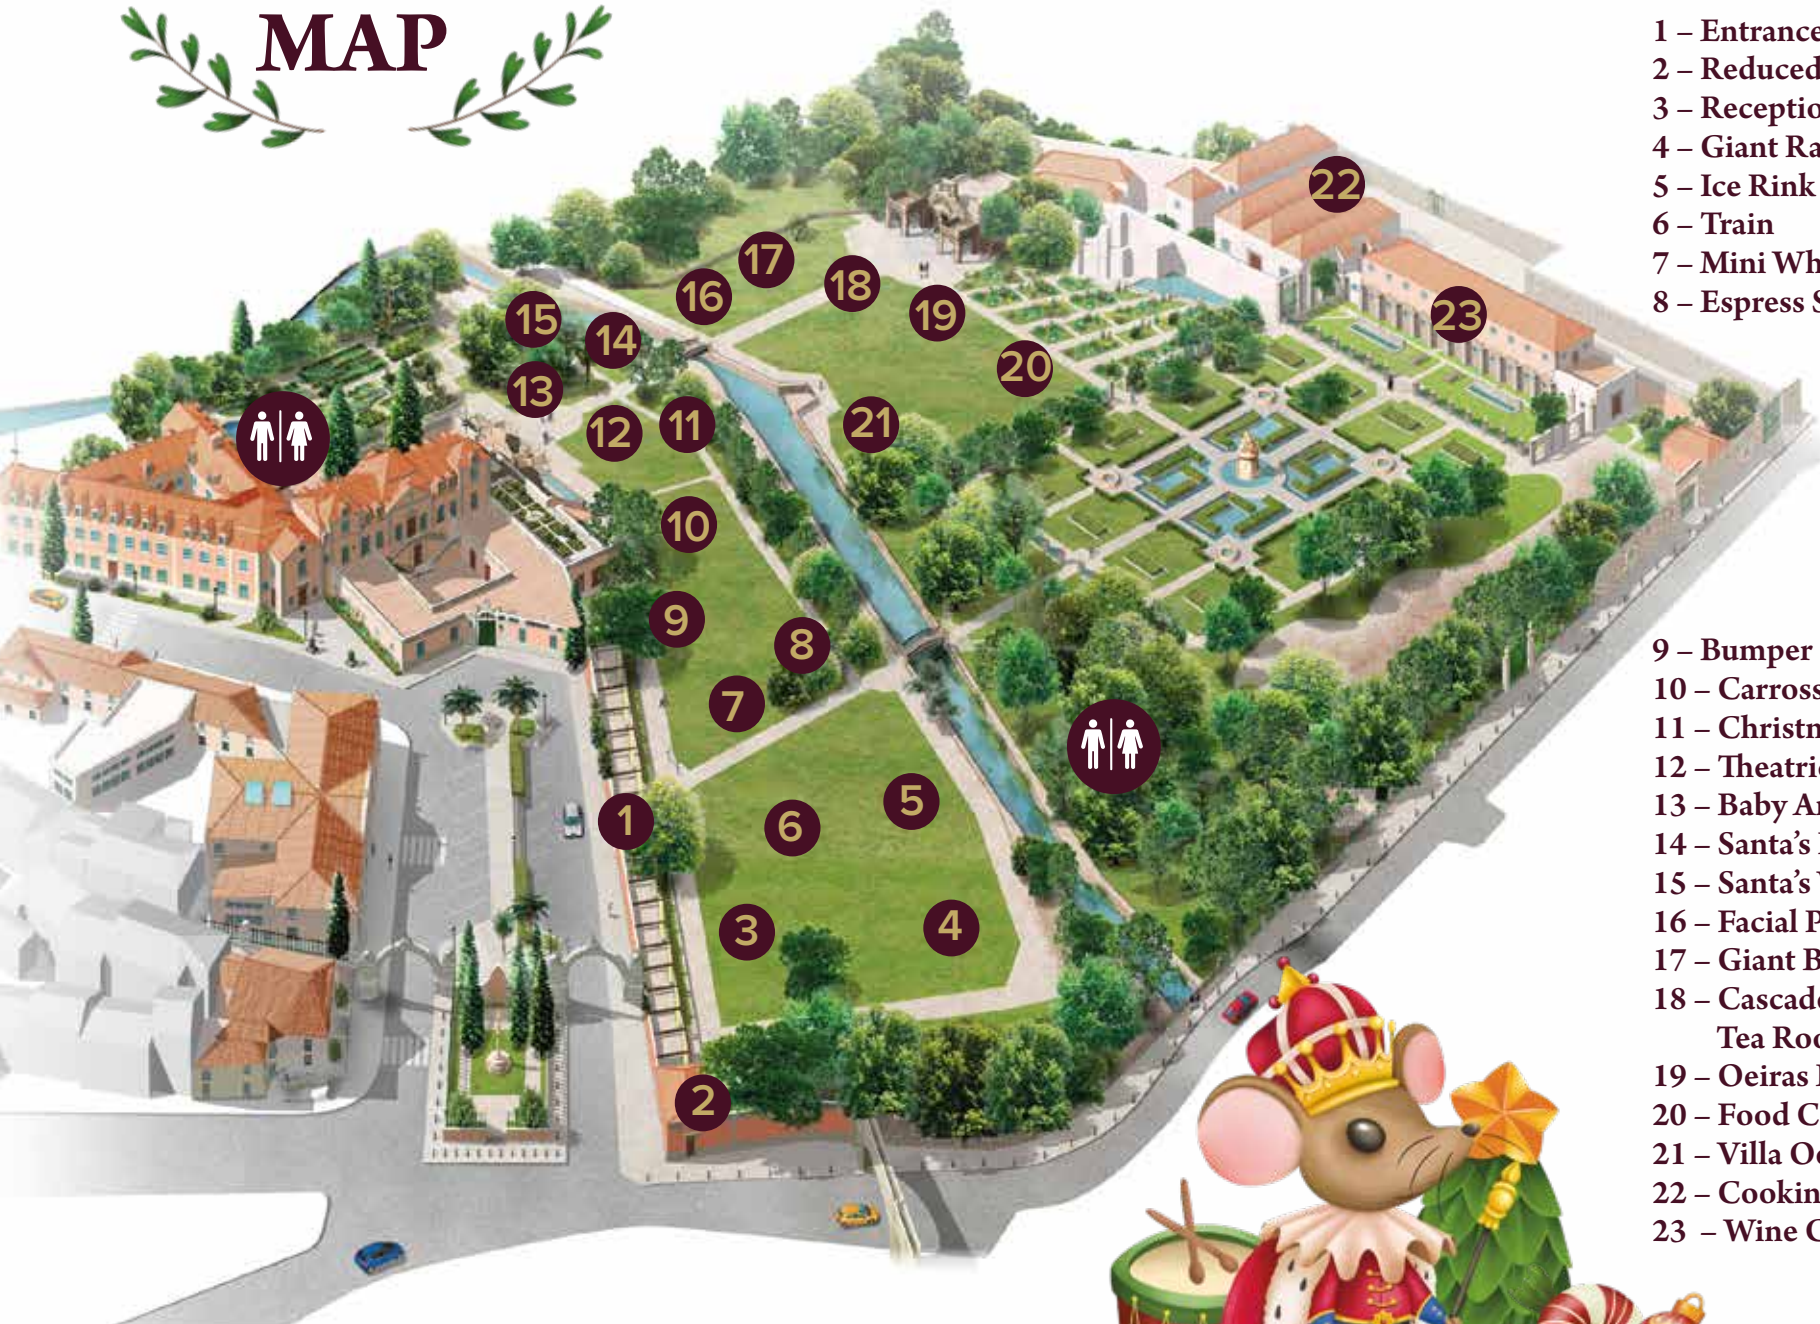

MAP

- 1 – Entrance
- 2 – Reduced Mobility/Cloakroom
- 3 – Reception
- 4 – Giant Ramp
- 5 – Ice Rink
- 6 – Train
- 7 – Mini Wheel
- 8 – Espresso Sled

- 9 – Bumper Cars
- 10 – Carrossel Carousel
- 11 – Christmas Sale
- 12 – Theatrical Animation
- 13 – Baby Area
- 14 – Santa's House e Photoboot
- 15 – Santa's Workshop
- 16 – Facial Painting
- 17 – Giant Bear
- 18 – Cascade Tent – Shows and Tea Room
- 19 – Oeiras Libraries
- 20 – Food Court
- 21 – Villa Oeiras
- 22 – Cooking Workshops
- 23 – Wine Cellar

ERA UMA VEZ...

NOS JARDINS DO MARQUÊS
♦ NATAL ♦

6TH to 20TH dec

MARQUIS OF POMBAL
PALACE GARDENS